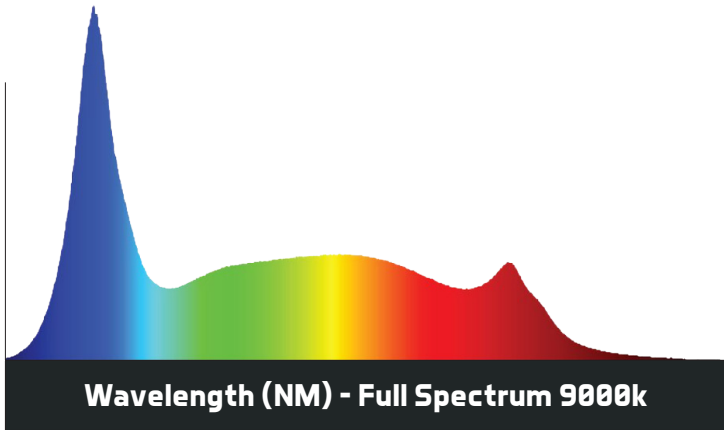

LUX-18-277

LUXX CLONE LED 120-277V TECHNICAL SPECIFICATIONS

Physical	
Total Length	1182mm 46.54"
Total Width	29mm 1.14"
Total Height	34mm 1.33"
Total Weight	.34kg .77lbs

Performance	
Input Voltage	120-277V
Input Current	0.15A - 0.065A
Input Power	18W
Min Power Factor	>0.90%
Thermal Management	Passive
Lifetime	L90: >54,000 hrs
Power Cord	4ft
120V	NEMA 5-15P (4ft)